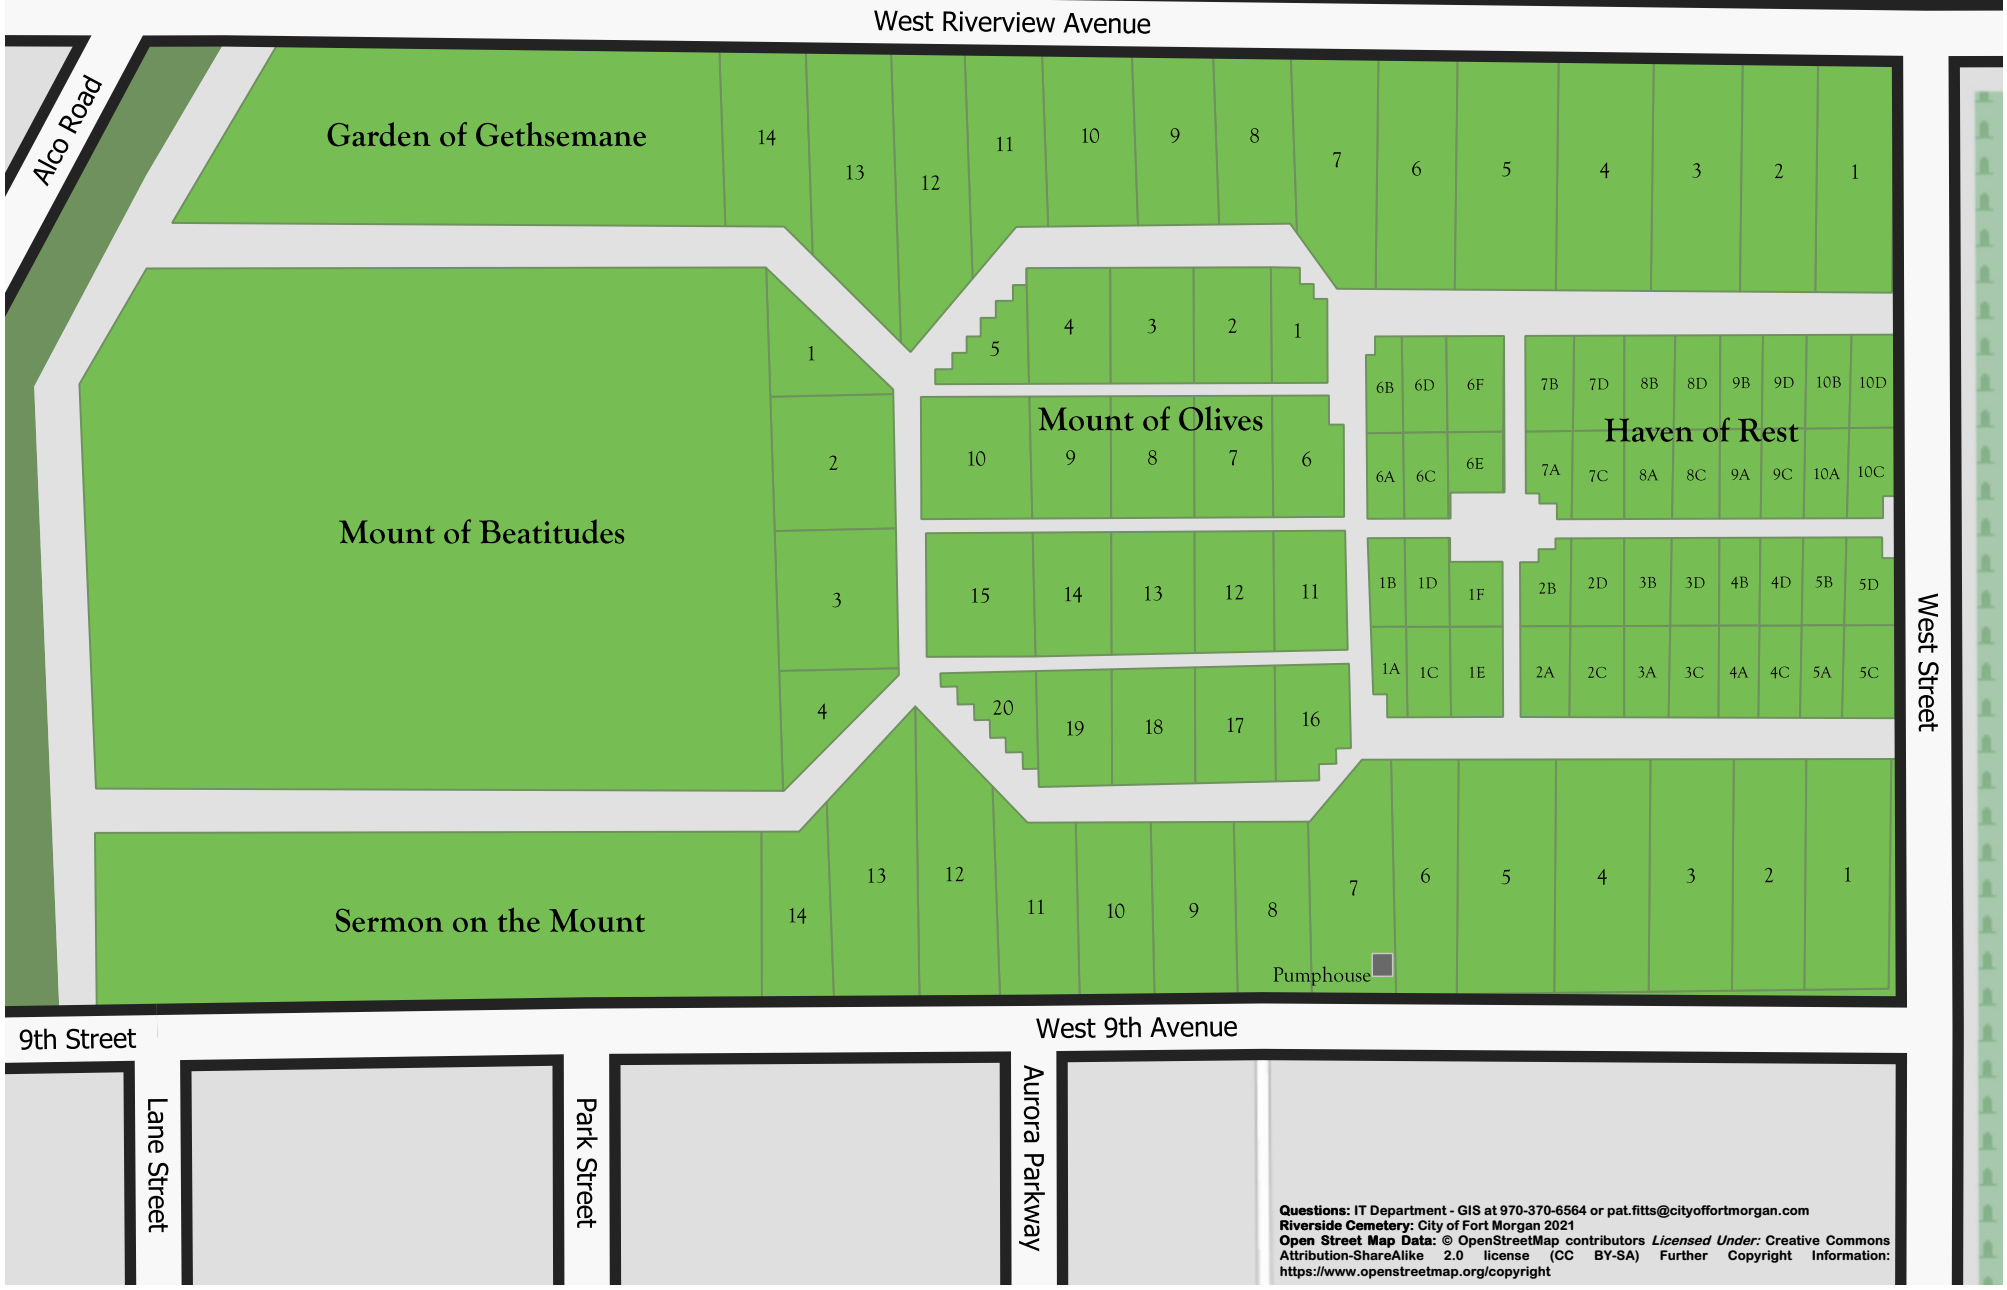

**FORT MORGAN**  
**MEMORY GARDENS**

Questions: IT Department - GIS at 970-370-6564 or pat.fits@cityoffortmorgan.com  
 Riverside Cemetery: City of Fort Morgan 2021  
 Open Street Map Data: © OpenStreetMap contributors Licensed Under: Creative Commons Attribution-ShareAlike 2.0 license (CC BY-SA) Further Copyright Information: <https://www.openstreetmap.org/copyright>